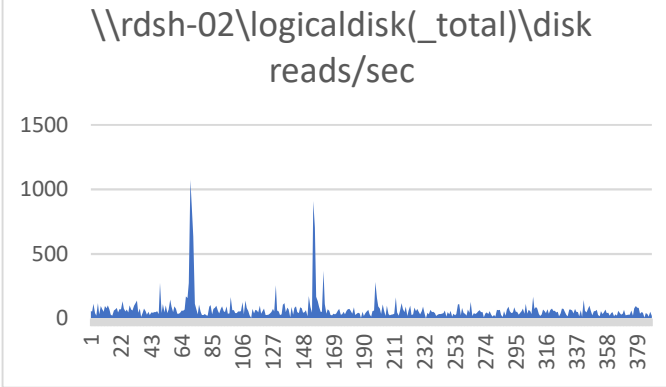

OneDrive for Business – 10 Noisy Neighbors – Performance Counter Comparison (Azure -vs- On-Premises)

Observation	On-Premise	Azure
<p>Azure uses a bit more CPU</p>	<p style="text-align: center;">\\rdsh-02\processor(_total)\% processor time</p> 	<p style="text-align: center;">\\rdsh-02\processor(_total)\% processor time</p> 
<p>Looks similar</p>	<p style="text-align: center;">\\rdsh-02\memory\available mbytes</p> 	<p style="text-align: center;">\\rdsh-02\memory\available mbytes</p> 

We don't see a real difference. A few spikes but nothing significant

We don't see a real difference. A few spikes but nothing significant

Azure = more bytes sent / sec

Reasons unknown

Azure = more bytes received/sec