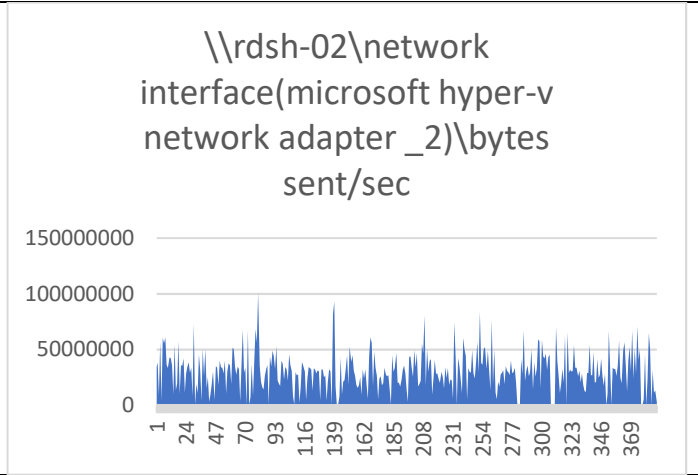

We don't see a real difference. A few spikes but nothing significant

We don't see a real difference. A few spikes but nothing significant

Azure = more bytes sent / sec

Reasons unknown

Azure = more bytes received/sec