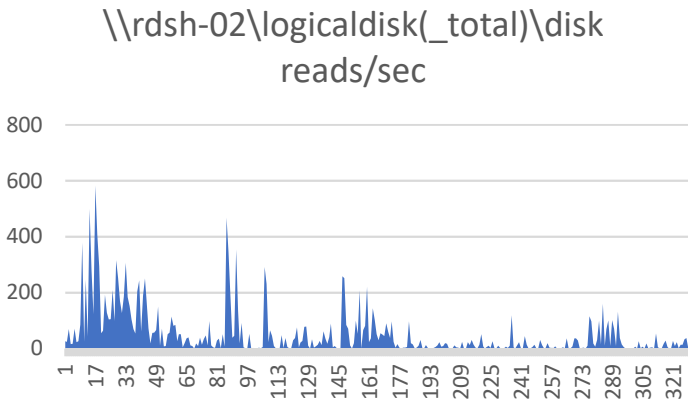

OneDrive for Business – 10 Noisy Neighbors – Performance Counter Comparison (Azure -vs- On-Premises)

Observation	On-Premise	Azure
<p>Azure uses a bit more CPU</p>	<p style="text-align: center;">\\rdsh-02\processor(_total)\% processor time</p> 	<p style="text-align: center;">\\rdsh-02\processor(_total)\% processor time</p> 
<p>Looks similar</p>	<p style="text-align: center;">\\rdsh-02\memory\available mbytes</p> 	<p style="text-align: center;">\\rdsh-02\memory\available mbytes</p> 

We don't see a real difference. A few spikes but nothing significant

We don't see a real difference. A few spikes but nothing significant

Azure = more bytes sent / sec

Reasons unknown

Azure = more bytes received/sec