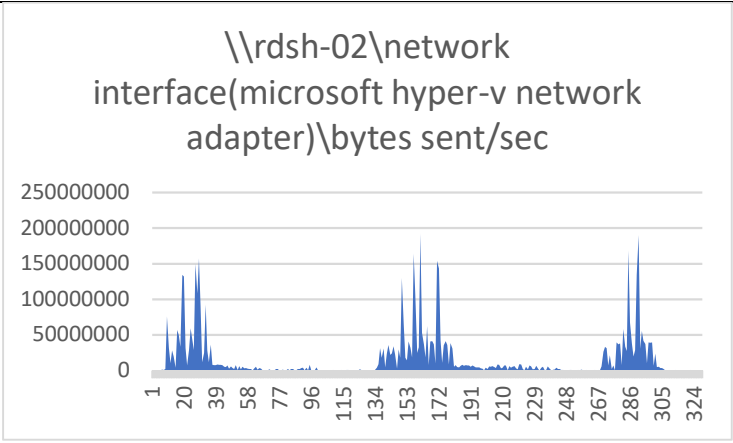

We don't see a real difference. A few spikes but nothing significant

We don't see a real difference. A few spikes but nothing significant

Azure = more bytes sent / sec

Reasons unknown

Azure = more bytes received/sec