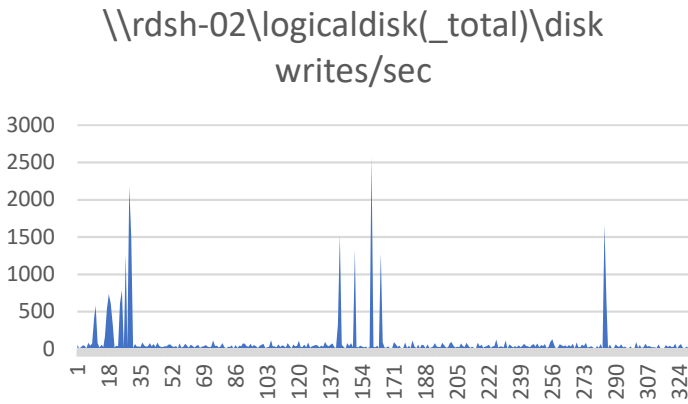

OneDrive for Business – 10 Noisy Neighbors – Performance Counter Comparison (Azure -vs- On-Premises)

Observation	On-Premise	Azure
<p>Azure uses a bit more CPU</p>	<p style="text-align: center;">\\rdsh-02\processor(_total)\% processor time</p> 	<p style="text-align: center;">\\rdsh-02\processor(_total)\% processor time</p> 
<p>Looks similar</p>	<p style="text-align: center;">\\rdsh-02\memory\available mbytes</p> 	<p style="text-align: center;">\\rdsh-02\memory\available mbytes</p> 

We don't see a real difference. A few spikes but nothing significant

We don't see a real difference. A few spikes but nothing significant

Azure = more bytes sent / sec

Reasons unknown

Azure = more bytes received/sec