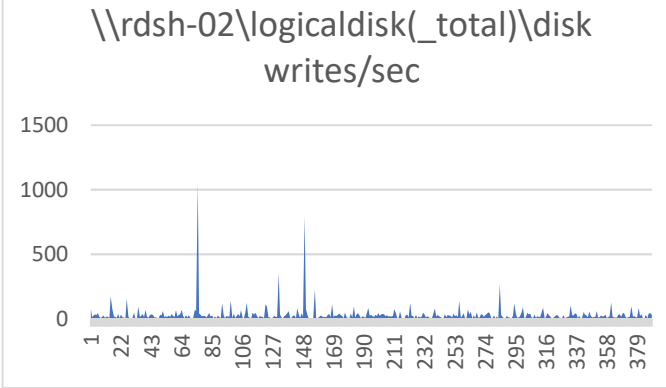

OneDrive for Business – 10 Noisy Neighbors – Performance Counter Comparison (Azure -vs- On-Premises)

Observation	On-Premise	Azure
<p>Azure uses a bit more CPU</p>	<p style="text-align: center;">\\rdsh-02\processor(_total)\% processor time</p> 	<p style="text-align: center;">\\rdsh-02\processor(_total)\% processor time</p> 
<p>Looks similar</p>	<p style="text-align: center;">\\rdsh-02\memory\available mbytes</p> 	<p style="text-align: center;">\\rdsh-02\memory\available mbytes</p> 

We don't see a real difference. A few spikes but nothing significant

We don't see a real difference. A few spikes but nothing significant

Azure = more bytes sent / sec

Reasons unknown

Azure = more bytes received/sec