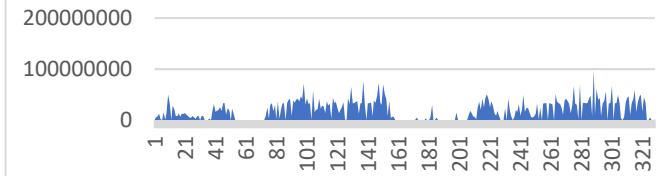

\\rdsh-02\network interface(microsoft hyper-v network adapter_2)\bytes sent/sec