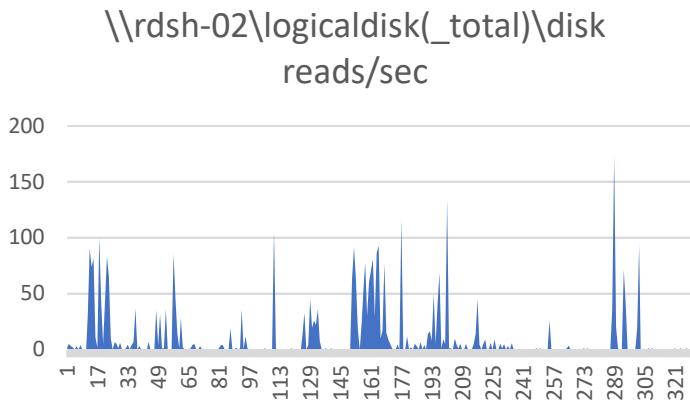

## OneDrive for Business – 5 Noisy Neighbors – Performance Counter Comparison (Azure -vs- On-Premises)

Observation	On-Premise	Azure
<p>Azure looks to use a bit more CPU</p>	<p style="text-align: center;">\\rdsh-02\processor(_total)\% processor time</p> 	<p style="text-align: center;">\\rdsh-02\processor(_total)\% processor time</p> 
<p>On-Prem looks to use a bit more RAM</p>	<p style="text-align: center;">\\rdsh-02\memory\available mbytes</p> 	<p style="text-align: center;">\\rdsh-02\memory\available mbytes</p> 

Azure has more disk reads

\\rdsh-02\logicaldisk(\_total)\disk reads/sec

Azure looks to have a bit more disk writes

\\rdsh-02\logicaldisk(\_total)\disk writes/sec

ON prem = more bytes sent / sec

Reasons unknown