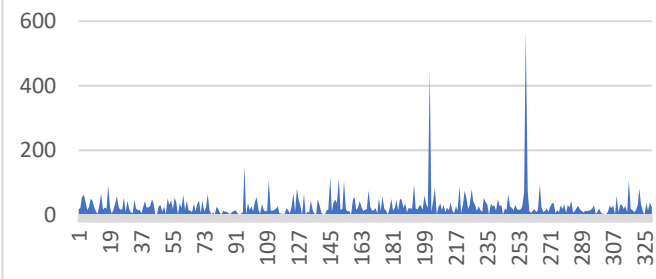

Azure has more disk reads

\\rdsh-02\logicaldisk(\_total)\disk reads/sec

Azure looks to have a bit more disk writes

\\rdsh-02\logicaldisk(\_total)\disk writes/sec

ON prem = more bytes sent / sec

Reasons unknown