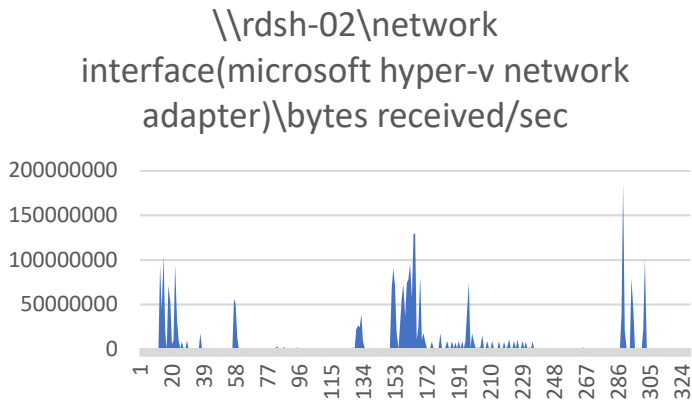

Azure has more disk reads

\\rdsh-02\logicaldisk(\_total)\disk reads/sec

Azure looks to have a bit more disk writes

\\rdsh-02\logicaldisk(\_total)\disk writes/sec

ON prem = more bytes sent / sec

Reasons unknown

\\rdsh-02\network interface(microsoft hyper-v network adapter\_2)\bytes sent/sec

Azure = more bytes received/sec

Reasons unknown

\\rdsh-02\network interface(microsoft hyper-v network adapter\_2)\bytes received/sec