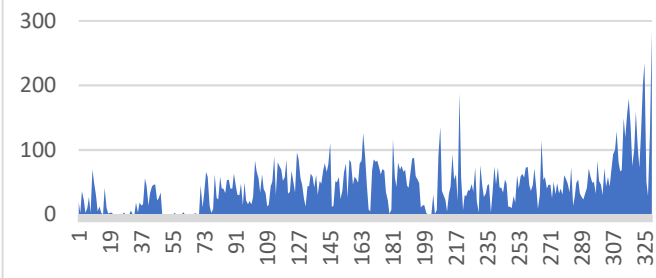

\\rdsh-02\logicaldisk(_total)\disk reads/sec