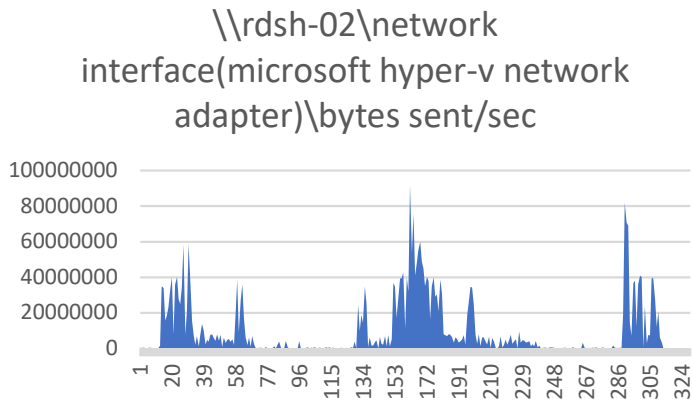

Azure has more disk reads

\\rdsh-02\logicaldisk(\_total)\disk reads/sec

Azure looks to have a bit more disk writes

\\rdsh-02\logicaldisk(\_total)\disk writes/sec

ON prem = more bytes sent / sec

Reasons unknown

\\rdsh-02\network interface(microsoft hyper-v network adapter\_2)\bytes sent/sec

Azure = more bytes received/sec

Reasons unknown

\\rdsh-02\network interface(microsoft hyper-v network adapter\_2)\bytes received/sec